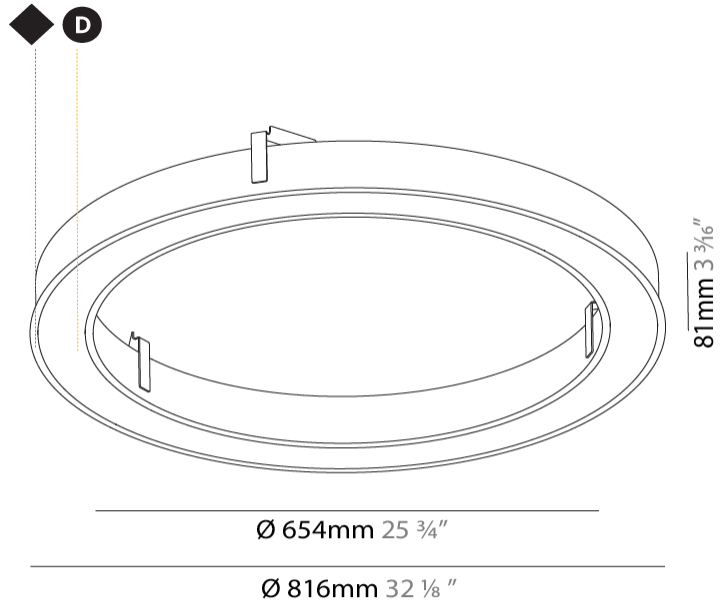

#### PHYSICAL

Shape: Round  
 Diameter (mm): 816  
 Diameter (in): 32 1/8  
 Height (mm): 81  
 Height (in): 3 3/16  
 Min. Recessing Depth (mm): 120  
 Min. Recessing Depth (in): 4 3/4  
 Light Distribution: Direct  
 Weight (kg): 6.755  
 Weight (lbs): 14.89  
 Diffuser: [PMMA - Opal or Micro-Prism](#)  
 Fixture Finish: [SSR / BKV / CWI / CRY / HAB / UFT / ITA / RUA / FTG / MYG / LOD / PUS / FRO / FUP / KIA / POP / BLS / SPG / MEY / GOH / GUM / CHC / COM / ABZ / JAG / OBR / MOS / ROR](#)  
 Fixture Material: Aluminum  
 Cut-out Measurements: 807mm / 31 3/4" x 663mm / 26 1/8"

#### RATINGS AND CERTIFICATIONS

Certified By: Certified for North American Standards  
 IP rating: IP20

807mm x 663mm  
31 3/4" x 26 1/8"

120mm  
4 3/4"

10 - 30mm  
3/8" - 1 1/8"

PROJECT	_____
TYPE	_____
SPECIFIER	_____
QUANTITY	_____
DATE	_____

#### PHYSICAL

Shape: Round
Diameter (mm): 1566
Diameter (in): 61 <sup>5</sup> / <sub>8</sub>
Height (mm): 81
Height (in): 3 <sup>3</sup> / <sub>16</sub>
Min. Recessing Depth (mm): 120
Min. Recessing Depth (in): 4 <sup>3</sup> / <sub>4</sub>
Light Distribution: Direct
Weight (kg): 14.042
Weight (lbs): 30.96
Diffuser: PMMA - Opal or Micro-Prism
Fixture Finish: SSR / BKV / CWI / CRY / HAB / UFT / ITA / RUA / FTG / MYG / LOD / PUS / FRO / FUP / KIA / POP / BLS / SPG / MEY / GOH / GUM / CHC / COM / ABZ / JAG / OBR / MOS / ROR
Fixture Material: Aluminum

#### PHYSICAL

Shape: Round  
 Diameter (mm): 3016  
 Diameter (in): 118 3/4  
 Height (mm): 81  
 Height (in): 3 3/16  
 Min. Recessing Depth (mm): 120  
 Min. Recessing Depth (in): 4 3/4  
 Light Distribution: Direct  
 Weight (kg): 27.132  
 Weight (lbs): 59.69  
 Diffuser: PMMA - Opal or Micro-Prism  
 Fixture Finish: SSR / BKV / CWI / CRY / HAB / UFT / ITA / RUA / FTG / MYG / LOD / PUS / FRO / FUP / KIA / POP / BLS / SPG / MEY / GOH / GUM / CHC / COM / ABZ / JAG / OBR / MOS / ROR  
 Fixture Material: Aluminum  
 Cut-out Measurements: 3007mm / 118 3/8" x 2863mm / 112 11/16"