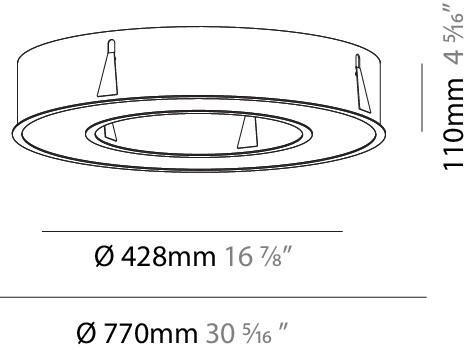

GENERAL

Series: Glorious
Subseries: Glorious
Brand: Prolight
Division: Architectural
Mounting Type: Recessed
Mounting Location: Ceiling
Subcategory: Ambient

PHYSICAL

Shape: Round
Diameter (mm): 770
Diameter (in): 30 ⁵/₁₆
Height (mm): 110
Height (in): 4 ⁵/₁₆
Min. Recessing Depth (mm): 120
Min. Recessing Depth (in): 4 ³/₄
Light Distribution: Direct
Weight (kg): 9.285
Weight (lbs): 20.47
Diffuser: PMMA - Opal or Micro-Prism
Fixture Finish: SSR / BKV / CWI / CRY / HAB / UFT / ITA / RUA / FTG / MYG / LOD / PUS / FRO / FUP / KIA / POP / BLS / SPG / MEY / GOH / GUM / CHC / COM / ABZ / JAG / OBR / MOS / ROR
Fixture Material: Aluminum
Cut-out Measurements: 760mm / 29 15/16" x 440mm / 17 5/16"

ELECTRICAL

Lamp Type: LED (Zhaga Standard)
Input Wattage (W): 30
Total Output Wattage (W): 24 / 19.2 (3500K)
Dimming: Non-Dimming / Phase Dimming (120Vac only) / 0-10V Dimming
Driver Included: Yes
Driver Location: Integrated
Driver Type: Constant Current - 120 / 277Vac
Driver Class: Class 2
Input Voltage (V): 120 - 277
Constant Current (MA): 350 / 600 (3500K)

LED

Color Temperature (°K): 3000 / 3500 / 4000
Max. Delivered Lumen (lm): 2770 / 2862 / 2920
CRI: >80 CRI
Efficiency (%): 65
Lamp Life (hrs): 50000

OPTICAL

RATINGS AND CERTIFICATIONS

Certified By: Certified for North American Standards
IP rating: IP20

760mm x 440mm
29 15/16" x 17 5/16"

120mm
4 3/4"

10 - 15mm
3/8" - 9/16"