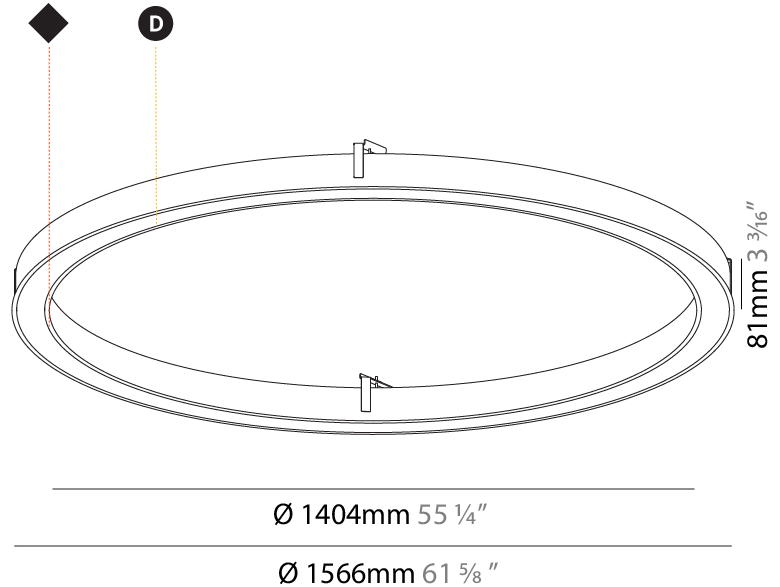

#### PHYSICAL

Shape: Round  
 Diameter (mm): 816  
 Diameter (in): 32 1/8  
 Height (mm): 81  
 Height (in): 3 3/16  
 Min. Recessing Depth (mm): 120  
 Min. Recessing Depth (in): 4 3/4  
 Light Distribution: Direct  
 Weight (kg): 6.755  
 Weight (lbs): 14.89  
 Diffuser: [PMMA - Opal or Micro-Prism](#)  
 Fixture Finish: [SSR / BKV / CWI / CRY / HAB / UFT / ITA / RUA / FTG / MYG / LOD / PUS / FRO / FUP / KIA / POP / BLS / SPG / MEY / GOH / GUM / CHC / COM / ABZ / JAG / OBR / MOS / ROR](#)  
 Fixture Material: Aluminum  
 Cut-out Measurements: 807mm / 31 3/4" x 663mm / 26 1/8"

#### PHYSICAL

Shape: Round
Diameter (mm): 1566
Diameter (in): 61 <sup>5</sup> / <sub>8</sub>
Height (mm): 81
Height (in): 3 <sup>3</sup> / <sub>16</sub>
Min. Recessing Depth (mm): 120
Min. Recessing Depth (in): 4 <sup>3</sup> / <sub>4</sub>
Light Distribution: Direct
Weight (kg): 14.042
Weight (lbs): 30.96
Diffuser: PMMA - Opal or Micro-Prism
Fixture Finish: SSR / BKV / CWI / CRY / HAB / UFT / ITA / RUA / FTG / MYG / LOD / PUS / FRO / FUP / KIA / POP / BLS / SPG / MEY / GOH / GUM / CHC / COM / ABZ / JAG / OBR / MOS / ROR
Fixture Material: Aluminum

#### RATINGS AND CERTIFICATIONS

Certified By: Certified for North American Standards
IP rating: IP20

1557mm x 1413mm  
61 <sup>5</sup>/<sub>16</sub>" x 55 <sup>5</sup>/<sub>16</sub>"

120mm  
4 <sup>3</sup>/<sub>4</sub>"

#### PHYSICAL

Shape: Round  
 Diameter (mm): 3016  
 Diameter (in): 118 3/4  
 Height (mm): 81  
 Height (in): 3 3/16  
 Min. Recessing Depth (mm): 120  
 Min. Recessing Depth (in): 4 3/4  
 Light Distribution: Direct  
 Weight (kg): 27.132  
 Weight (lbs): 59.69  
 Diffuser: PMMA - Opal or Micro-Prism  
 Fixture Finish: SSR / BKV / CWI / CRY / HAB / UFT / ITA / RUA / FTG / MYG / LOD / PUS / FRO / FUP / KIA / POP / BLS / SPG / MEY / GOH / GUM / CHC / COM / ABZ / JAG / OBR / MOS / ROR  
 Fixture Material: Aluminum  
 Cut-out Measurements: 3007mm / 118 3/8" x 2863mm / 112 11/16"